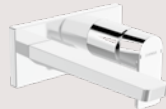

**HANSASTELA**  
Washbasin faucet | Single-lever | Deck mounted (1 hole), DN15  
**57092273 Chrome**  
• Pop-up waste with draw-rod  
• Projection: 113 mm

**HANSASTELA**  
Washbasin faucet | Single-lever | Deck mounted (1 hole)  
**57082273 Chrome**  
• Projection: 113 mm

**HANSASTELA**  
Washbasin faucet | Single-lever | Deck mounted (1 hole)  
**57192273 Chrome**  
• Projection: 134mm

## Bath/shower

**HANSASTELA**  
Washbasin faucet | Single-lever | Deck mounted (1 hole)  
**57182273 Chrome**  
• Pop-up waste with draw-rod  
• Projection: 134mm

**HANSASTELA**  
Washbasin faucet | Single-lever | Deck mounted (1 hole)  
**57102273 Chrome**  
• Projection: 200mm