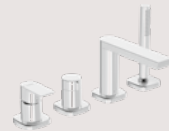

HANSASTELA
Bath and shower faucet | Trim Kit/Single-lever | Rim mounted / Tiled rim assembly
57302173 Chrome
Turn operated diverter
G1/2