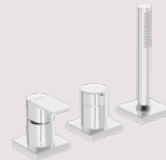

HANSASTELA
Bath and shower faucet | Trim Kit/Single-lever | Rim mounted / Tiled rim assembly
57319473 Chrome
Turn operated diverter
G1/2