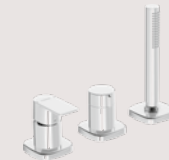

**HANSASTELA**  
Bath and shower faucet | Trim Kit/Single-lever | Concealed wall mounting\*  
**87849073 Chrome**  
Turn operated diverter  
G1/2

**HANSASTELA**  
Bath and shower faucet | Trim Kit/Single-lever | Concealed wall mounting\*  
**87843073 Chrome**  
Turn operated diverter

**HANSASTELA**  
Bath and shower faucet | Trim Kit/Single-lever | Concealed wall mounting\*  
**87843173 Chrome**  
Turn operated diverter

**HANSASTELA**  
Bath and shower faucet | Trim Kit/Single-lever | Rim mounted / Tiled rim assembly  
**57302473 Chrome**  
Turn operated diverter  
G1/2

**HANSASTELA**  
Bath and shower faucet | Trim Kit/Single-lever | Rim mounted / Tiled rim assembly  
**57302173 Chrome**  
Turn operated diverter  
G1/2

**HANSASTELA**  
Bath and shower faucet | Trim Kit/Single-lever | Rim mounted / Tiled rim assembly  
**57319473 Chrome**  
Turn operated diverter  
G1/2