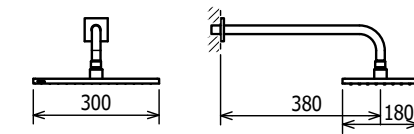

C36907

Single Lever Concealed Shower Mixer with 2-way manual diverter (handshower and headshower mode), complete with shower hose (1500mm), handshower and headshower