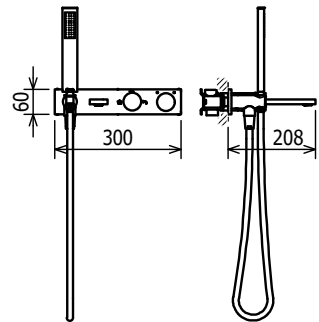

C36900

Single Lever Wall Mounted Basin Mixer, swivel aerator

C20341

3-Hole Basin Mixer without Pop-up Waste Set, swivel aerator

C20540

5-Hole Bath Shower Mixer with manual diverter, swivel aerator, complete with handshower and shower hose

C36785

Single Lever Sink Mixer with swivel spout and pull-out handspray

C36901

Single Lever Concealed Shower Mixer

C36905

Single Lever Concealed Shower Mixer, complete with shower hose (1500mm) and handshower

C36906

Single Lever Concealed Bath Shower Mixer with 2-way manual diverter (handshower and spout mode), complete with shower hose (1500mm) and handshower

C36907

Single Lever Concealed Shower Mixer with 2-way manual diverter (handshower and headshower mode), complete with shower hose (1500mm), handshower and headshower