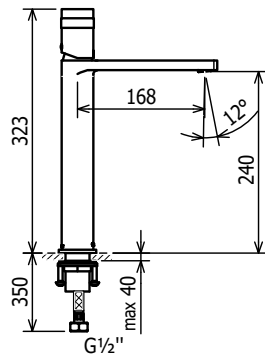

Single Lever Basin Mixer without Pop-up Waste Set, swivel aerator

C36103 (not available as C36103K)

Single Lever Basin Mixer with Pop-up Waste Set, swivel aerator

C36106

Single Lever Extended Height Basin Mixer without Pop-up Waste Set, swivel aerator