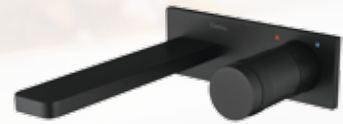

Basin Mixer with pop-up waste,
Chrome / Matt Black • Chrome / PVD Rose Gold • Chrome

- All chrome mixers are available with Chrome/Matt Black or Chrome/PVD Rose Gold or Chrome accent handles.

C36900CK

Wall Mounted Basin Mixer,
Chrome / Matt Black

C36907CK

Concealed Shower Mixer,
Chrome / Matt Black

C36908CK

Concealed Bath Shower Mixer,
Chrome / Matt Black

C36905CK

Concealed Shower Mixer,
Chrome / Matt Black

C36906CK

Concealed Bath Shower Mixer,
Chrome / Matt Black

C36102K

Basin Mixer without pop-up waste,
Matt Black

C36900K

Wall Mounted Basin Mixer,
Matt Black

C36106K

Basin Mixer without pop-up waste,
Matt Black

C20540K

5-Hole Bath Shower Mixer,
Matt Black