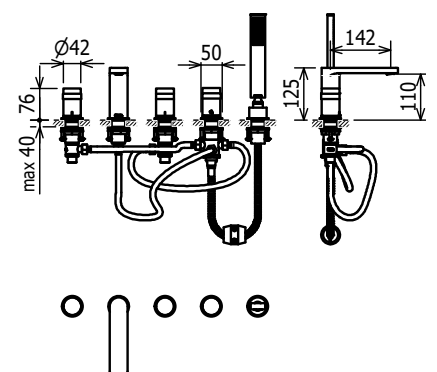

Single Lever Basin Mixer without Pop-up Waste Set, swivel aerator

C36103 (not available as C36103K)

Single Lever Basin Mixer with Pop-up Waste Set, swivel aerator

C36106

Single Lever Extended Height Basin Mixer without Pop-up Waste Set, swivel aerator

C36900

Single Lever Wall Mounted Basin Mixer, swivel aerator

C20341

3-Hole Basin Mixer without Pop-up Waste Set, swivel aerator

C20540

5-Hole Bath Shower Mixer with manual diverter, swivel aerator, complete with handshower and shower hose