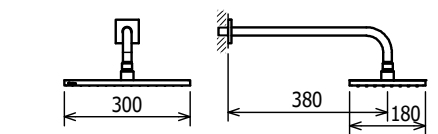

C36908

Single Lever Concealed Bath Shower Mixer with 3-way manual diverter (handshower, headshower and spout mode), complete with shower hose (1500mm), handshower and headshower