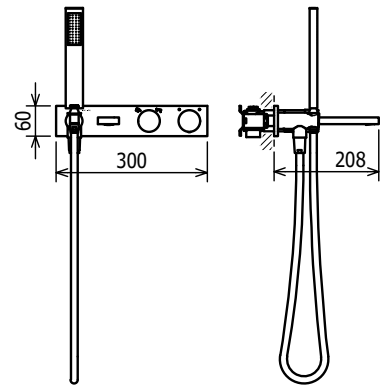

C36900

Single Lever Wall Mounted Basin Mixer, swivel aerator

C20341

3-Hole Basin Mixer without Pop-up Waste Set, swivel aerator

C20540

5-Hole Bath Shower Mixer with manual diverter, swivel aerator, complete with handshower and shower hose

C36785

Single Lever Sink Mixer with swivel spout and pull-out handspray

C36901

Single Lever Concealed Shower Mixer

C36905

Single Lever Concealed Shower Mixer, complete with shower hose (1500mm) and handshower

C36906

Single Lever Concealed Bath Shower Mixer with 2-way manual diverter (handshower and spout mode), complete with shower hose (1500mm) and handshower

C36907

Single Lever Concealed Shower Mixer with 2-way manual diverter (handshower and headshower mode), complete with shower hose (1500mm), handshower and headshower