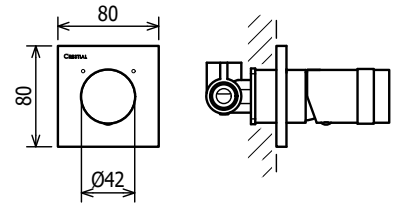

C36901

Single Lever Concealed Shower Mixer