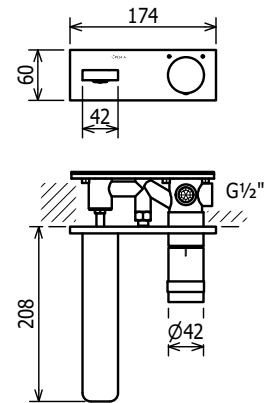

Single Lever Basin Mixer without Pop-up Waste Set, swivel aerator

C36103 (not available as C36103K)

Single Lever Basin Mixer with Pop-up Waste Set, swivel aerator

C36106

Single Lever Extended Height Basin Mixer without Pop-up Waste Set, swivel aerator