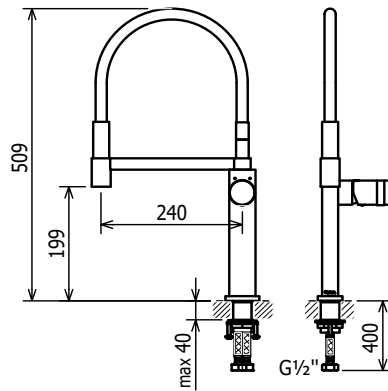

Single Lever Basin Mixer without Pop-up Waste Set, swivel aerator

C36103 (not available as C36103K)

Single Lever Basin Mixer with Pop-up Waste Set, swivel aerator

C36106

Single Lever Extended Height Basin Mixer without Pop-up Waste Set, swivel aerator

C36900

Single Lever Wall Mounted Basin Mixer, swivel aerator

C20341

3-Hole Basin Mixer without Pop-up Waste Set, swivel aerator

C20540

5-Hole Bath Shower Mixer with manual diverter, swivel aerator, complete with handshower and shower hose

C36785

Single Lever Sink Mixer with swivel spout and pull-out handspray

C36901

Single Lever Concealed Shower Mixer

C36905

Single Lever Concealed Shower Mixer, complete with shower hose (1500mm) and handshower

C36906

Single Lever Concealed Bath Shower Mixer with 2-way manual diverter (handshower and spout mode), complete with shower hose (1500mm) and handshower

C36907

Single Lever Concealed Shower Mixer with 2-way manual diverter (handshower and headshower mode), complete with shower hose (1500mm), handshower and headshower