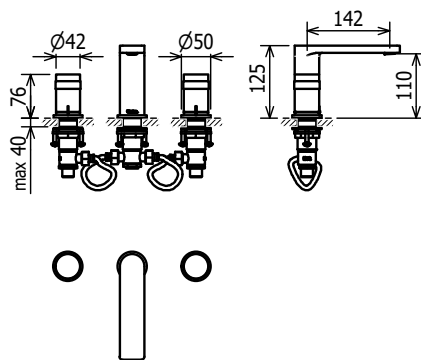

Single Lever Basin Mixer without Pop-up Waste Set, swivel aerator

C36103 (not available as C36103K)

Single Lever Basin Mixer with Pop-up Waste Set, swivel aerator

C36106

Single Lever Extended Height Basin Mixer without Pop-up Waste Set, swivel aerator

C36900

Single Lever Wall Mounted Basin Mixer, swivel aerator

C20341

3-Hole Basin Mixer without Pop-up Waste Set, swivel aerator

C20540

5-Hole Bath Shower Mixer with manual diverter, swivel aerator, complete with handshower and shower hose