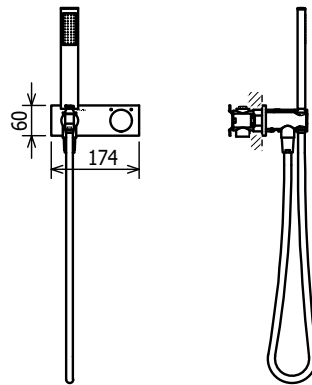

Single Lever Basin Mixer without Pop-up Waste Set, swivel aerator

C36103 (not available as C36103K)

Single Lever Basin Mixer with Pop-up Waste Set, swivel aerator

C36106

Single Lever Extended Height Basin Mixer without Pop-up Waste Set, swivel aerator

C36900

Single Lever Wall Mounted Basin Mixer, swivel aerator

C20341

3-Hole Basin Mixer without Pop-up Waste Set, swivel aerator

C20540

5-Hole Bath Shower Mixer with manual diverter, swivel aerator, complete with handshower and shower hose

C36785

Single Lever Sink Mixer with swivel spout and pull-out handspray

C36901

Single Lever Concealed Shower Mixer

C36905

Single Lever Concealed Shower Mixer, complete with shower hose (1500mm) and handshower