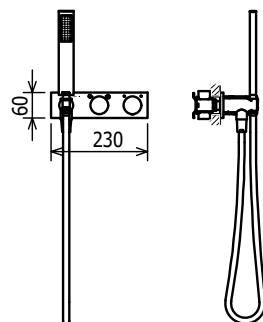

C36900

Single Lever Wall Mounted Basin Mixer, swivel aerator

C20341

3-Hole Basin Mixer without Pop-up Waste Set, swivel aerator

C20540

5-Hole Bath Shower Mixer with manual diverter, swivel aerator, complete with handshower and shower hose

C36785

Single Lever Sink Mixer with swivel spout and pull-out handspray

C36901

Single Lever Concealed Shower Mixer

C36905

Single Lever Concealed Shower Mixer, complete with shower hose (1500mm) and handshower

C36906

Single Lever Concealed Bath Shower Mixer with 2-way manual diverter (handshower and spout mode), complete with shower hose (1500mm) and handshower

C36907

Single Lever Concealed Shower Mixer with 2-way manual diverter (handshower and headshower mode), complete with shower hose (1500mm), handshower and headshower