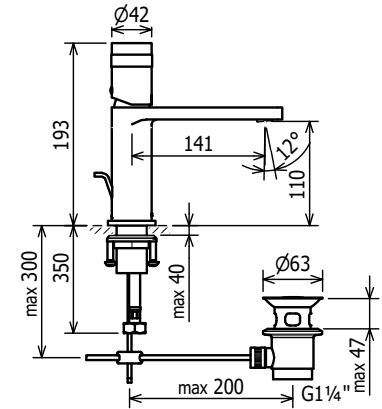

Single Lever Basin Mixer without Pop-up Waste Set, swivel aerator

C36103 (not available as C36103K)

Single Lever Basin Mixer with Pop-up Waste Set, swivel aerator

C36106

Single Lever Extended Height Basin Mixer without Pop-up Waste Set, swivel aerator