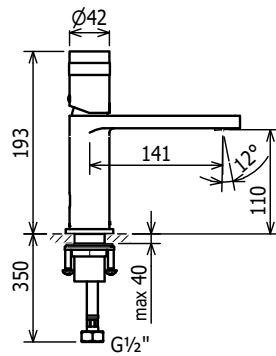

Line Collection dimensional drawings

C36102

Single Lever Basin Mixer without Pop-up Waste Set, swivel aerator